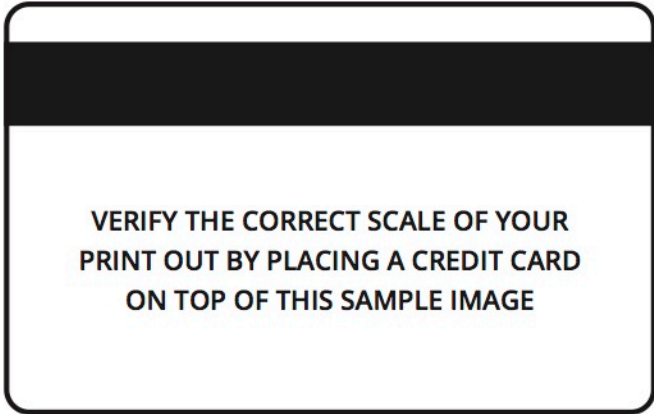

Print this page at 100% size (No Scaling)

Download this file and open it in Adobe Reader.

Print using the following scale settings:
Windows: Set scale to "None" or at 100%
MAC: Set page scaling to "None"

Fold the PD ruler

Fold the PD ruler below along the dotted lines. Use the appropriate side depending on if you are using the mirror or a friend.

Line up the ruler's zero

Place the ruler just above your eyes and line up the zero of the ruler with the center of your left pupil.